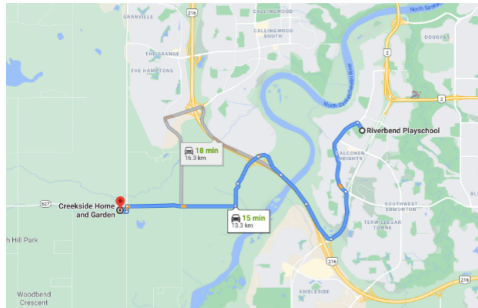

Riverbend Playschool - Winter Creekside Fundraiser

Please fill out the following form and submit to
Name: _____ Contact Phone: (____) _____

Mailing Address: _____

Number of poinsettia vouchers to be purchased: _____ x $15.00 = $_____ Total

Number of winter arrangement vouchers to be purchased: _____ x $65.00 = $_____ Total

Grand total: $_____ Payment included: ☐ Cash or ☐ Cheque (made payable to *Riverbend Playschool*)

Please send my voucher & receipt: ☐ Home with student _____ in class: 3AM 3/4PM 4AM 4PM ☐ Via mail (to mailing address listed above)